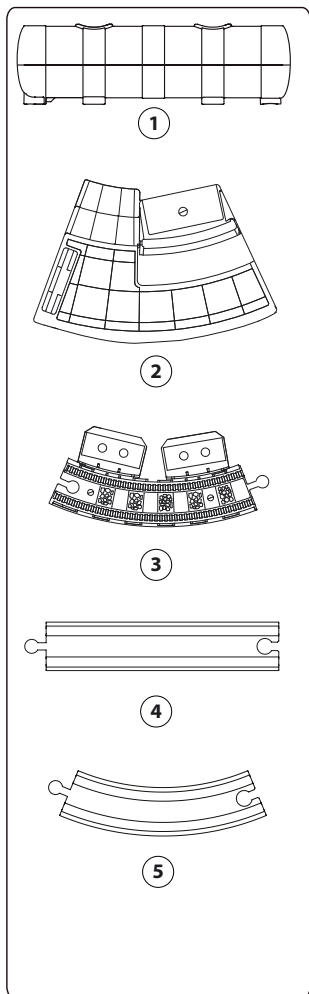

BRIO®

Turbo Train Set
36011

Designed by BRIO AB in Sweden 2024 (publ). Manufactured for BRIO AB (publ), Box 305, SE-201 23 Malmö, Sweden. ©BRIO AB (publ), Sweden 2024. Made in China. This product and its packaging are protected by intellectual Property Laws of many countries. Violators will be prosecuted. Retain this package for future reference. Please contact above address in case of events. Bitte bewahren Sie diese Informationen für spätere Referenzzwecke auf. Informations à conserver. Conservate la confezione per futuri riferimenti. Conforms to the Safety Requirements of EN71 and ASTM F963. Conforme aux exigences de sécurité EN71 et ASTM F963.