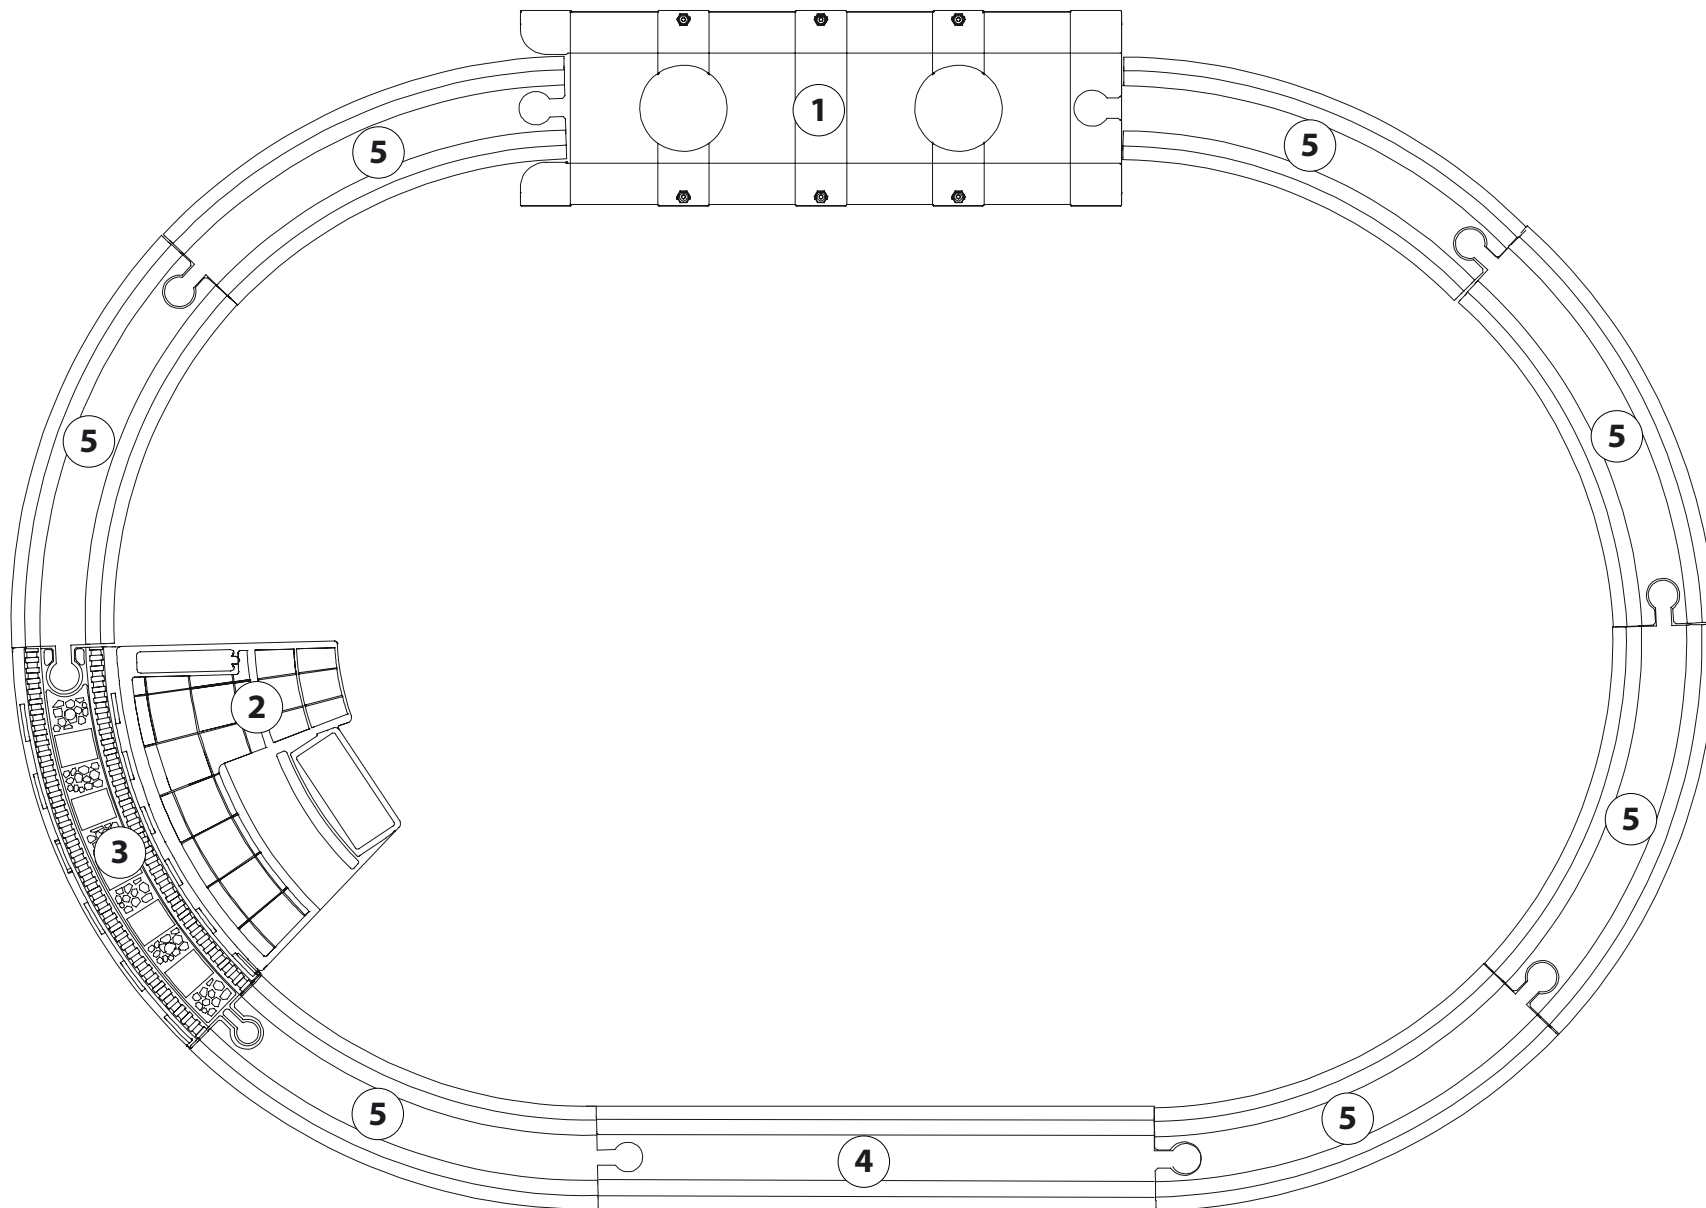

BRIO®

Turbo Train Set
36011

Designed by BRIO AB in Sweden 2024 (publ). Manufactured for BRIO AB (publ), Box 305, SE-201 23 Malmö, Sweden. ©BRIO AB (publ), Sweden 2024. Made in China. This product and its packaging are protected by intellectual Property Laws of many countries. Violators will be prosecuted. Retain this package for future reference. Please contact above address in case of events. Bitte bewahren Sie diese Informationen für spätere Referenzzwecke auf. Informations à conserver. Conservate la confezione per futuri riferimenti. Conforms to the Safety Requirements of EN71 and ASTM F963. Conforme aux exigences de sécurité EN71 et ASTM F963.